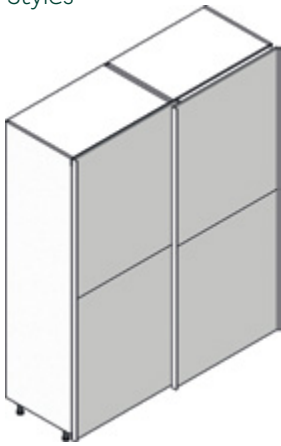

Choose your Wardrobe Interior

Your sliding wardrobe is 1800mm wide and made up of 1 x 900mm left and 1 x 900mm right cabinets. After choosing your colour, pick one of the styles below, then decide which interior you wish to have on the left and right sides within.

Styles

Valore / Zurfiz / Bella Venice Only