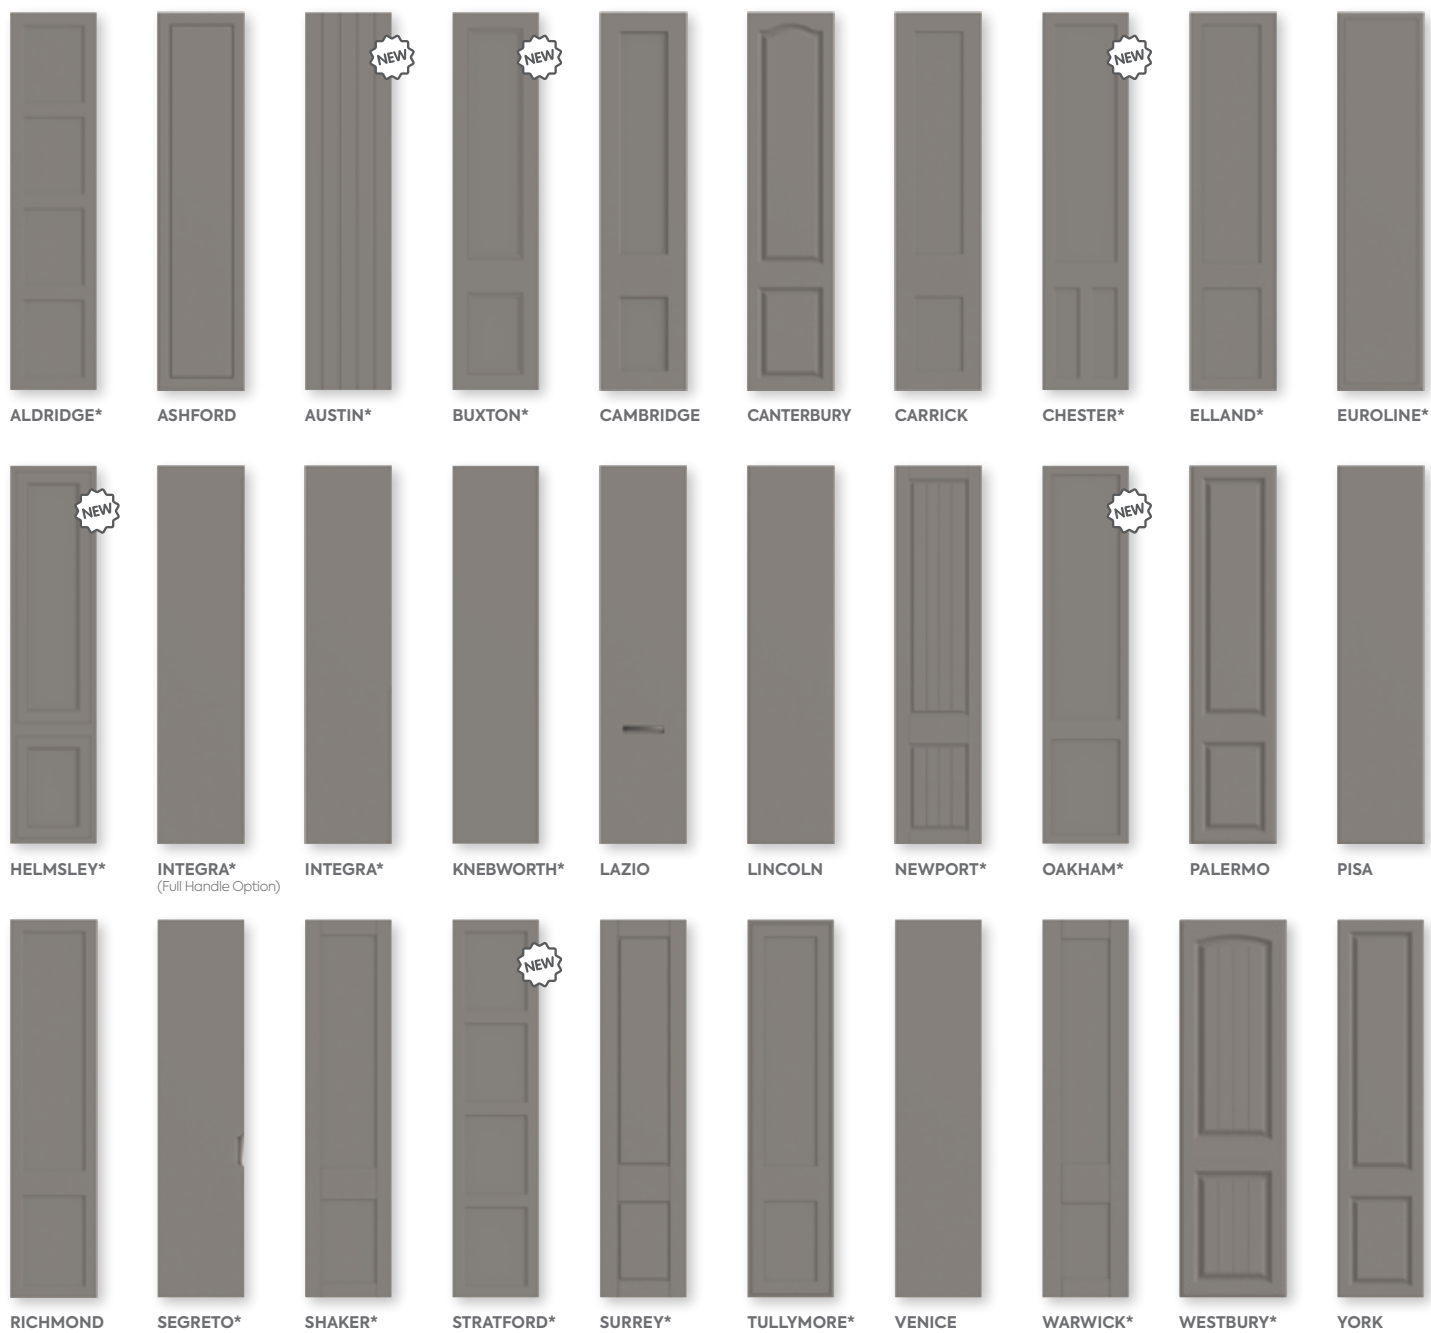

Unless otherwise requested woodgrains are vertical on doors and horizontal on small drawer fronts.

Mix Colours & Styles

Product Guarantee

UK
MANUFACTURED

BELLA DOOR STYLES

*NOT AVAILABLE IN HIGH GLOSS COLOURS.