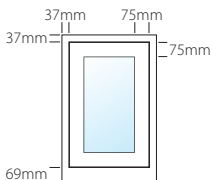

## Frame Construction

- Top and sides: 37mm wide, 23mm thick solid Ash.
- Bottom: 69mm wide, 23mm thick solid Ash.

## Door Construction

- 75mm wide, 23mm thick solid Ash door frame.
- 8mm smooth centre panel.
- Matt painted finish.
- Glass doors are fitted with 4mm toughened grey antisen glass.

### Glass calculation

Glass width = door width – 197mm

Glass height = door height – 229mm

### Example

Door: 770 × 500mm

Glass: 541 × 303mm