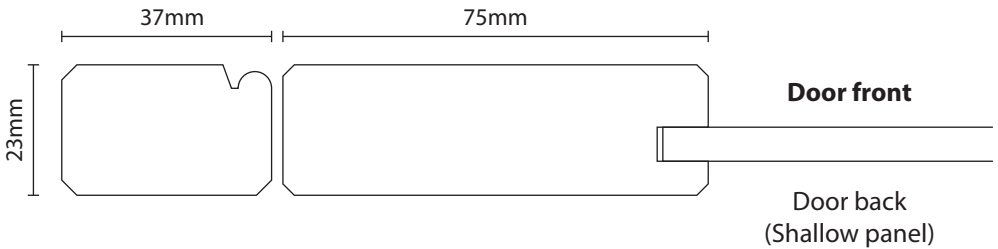

LANGTON

- Langton features a deep centre panel on the front and a beading on the frame. Please take care when drilling for hinges. Always ensure the hinges are fitted to the side with the shallow centre panel.

Front – shallow centre panel (10mm)

Back – deeper centre panel (6mm)

STANDARD DOOR

INTEGRATED DOOR

Burbidge & Son Limited

Burnsall Road, Canley, Coventry, West Midlands CV5 6BS

T 024 7667 1600 E sales@burbidge.co.uk burbidge.co.uk