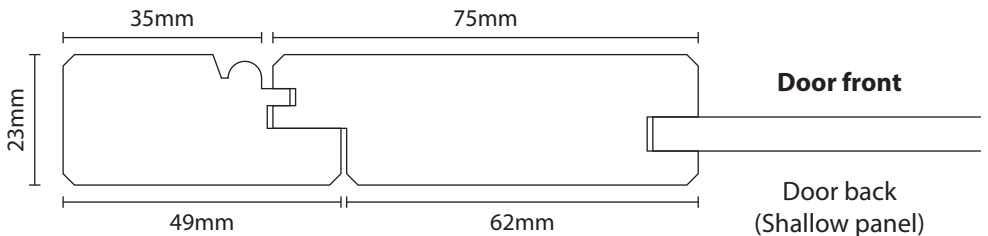

LANGTON

- Langton features a deep centre panel on the front and a beading on the frame. Please take care when drilling for hinges. Always ensure the hinges are fitted to the side with the shallow centre panel.

Front – shallow centre panel (10mm)

Back – deeper centre panel (6mm)

STANDARD DOOR

INTEGRATED DOOR

Burbidge & Son Limited

Burnsall Road, Canley, Coventry, West Midlands CV5 6BS

T 024 7667 1600 E sales@burbidge.co.uk burbidge.co.uk