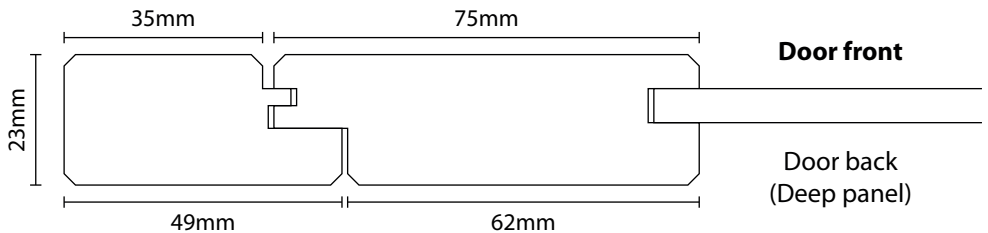

PEMBREY

! Pembrey features a shallow centre panel on the front. Please take care when drilling for hinges. Always ensure the hinges are fitted to the side with the deep centre panel.

Front – shallow centre panel (6mm)

Back – deeper centre panel (10mm)

STANDARD DOOR

INTEGRATED DOOR

Burbidge & Son Limited

Burnsall Road, Canley, Coventry, West Midlands CV5 6BS

T 024 7667 1600 E sales@burbidge.co.uk burbidge.co.uk