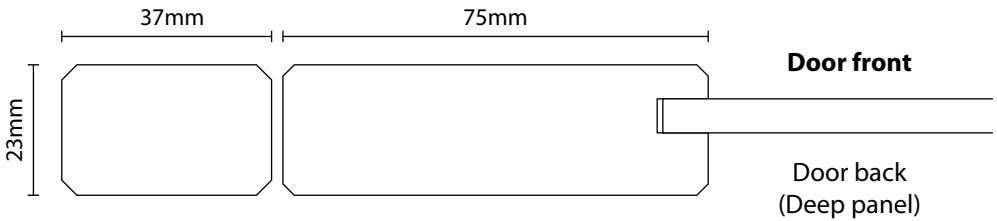

PEMBREY

! Pembrey features a shallow centre panel on the front. Please take care when drilling for hinges. Always ensure the hinges are fitted to the side with the deep centre panel.

Front – shallow centre panel (6mm)

Back – deeper centre panel (10mm)

STANDARD DOOR

INTEGRATED DOOR

Burbidge & Son Limited

Burnsall Road, Canley, Coventry, West Midlands CV5 6BS

T 024 7667 1600 E sales@burbidge.co.uk burbidge.co.uk